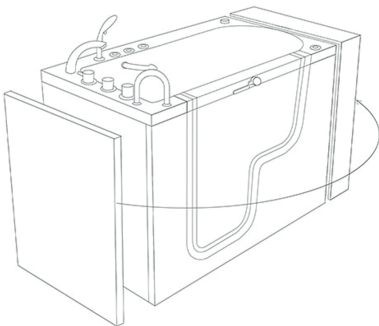

Access Panels, Reversible End Panel, and a Wall Extension Kit

Ella acrylic walk in tubs include front access panels, one reversible end panel, and a wall extension kit to fit our tubs into a standard 60" opening for tubs shorter than 60". The end access panel covering the faucet side can be retrofitted to the opposite side of the tub. Additional end panels can be ordered if needed.