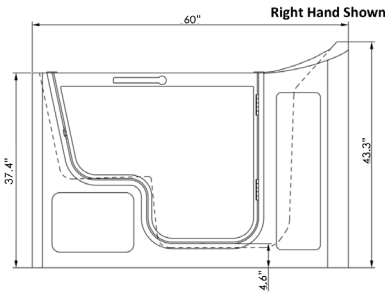

Ella Transfer3060HL Hoist & Transfer Bathtub

GENERAL SPECIFICATIONS

Dimensions	60" x 29½" x 39 ¼"
Weight	233 lbs.
Operating Capacity	70-76 gallons

Features:

PVC Drain

- Size - 2"
- Horizontal
- Plunger with Chain

Door

- Opening Width - 39 ¼"
- Door Opening Clearance Height - 12 ¼"
- Patented Door System Technology
- Aluminum Door and Frame

Acrylic Shell

- White
- Smooth
- Non-skid Floor
- Acrylic Surface with Fiberglass Substrate
- One Grab Bar
- Stainless Steel Frame
- Front Deck for Faucet Locations

Options

- Valve
- Dual Air and Micro-bubble Jetting System
- Micro-Bubble Jetting System
- Air jetting System

Accessories

- End Panels

Compliance Certifications – Meets or Exceeds the Following Specifications:

- cETL – Intertek
- cUPC / USPC – IAPMO
- ANSI Z 124.1.2 – for Plastic Bathtubs
- ASME A112.19.7 – Whirlpool Appliances
- ASME A112.19.15 – for Walk in Bathtubs
- CSA B45.5 – Canadian Plumbing Fixtures

Front View