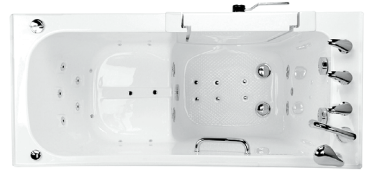

Lounger

27W x 59L

Taller bathers can kick back with the additional legroom and hamstring support in this Lounger Walk-In Bathtub. Engineered to save space with a 27" narrow width body, the Lounger doesn't sacrifice your comfort with its 19.5" wide seat.

- The narrow space saving exterior size of 27" and at a length of 60" the Lounger has become the favorite amongst average size bathers because of the comfort of the standard 19.5" seat and extra long leg room
- Includes reversible end access panel and extension panel for 60" opening
- Dual Drain Technology with approximate 80 second drainage at ideal plumbing conditions
- Wall mount grab bar and textured floor are great safety features
- The strategically positioned jetting for maximum therapy and enjoyment