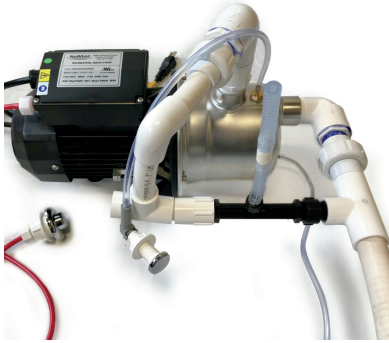

Infusion™ Microbubble Therapy Universal Install Kit for Existing Tubs

Ella's Bubbles introduces the breakthrough Infusion™ Microbubble Therapy universal installation kit. Now, you can experience the revolutionary soothing, softening benefits of Microbubbles in your new or existing standard home bathtub.