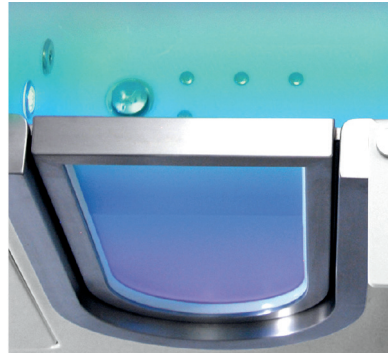

Heated Seat and Backrest

NuWhirl is a surface heating system for Ella acrylic walk in tubs and low threshold shower enclosures. The system activates in minutes, keeping users warm and relaxed from the moment they enter the tub. These surface heaters are safe and easy to operate. Controlled through a simple software interface, each control module accommodates multiple heaters.