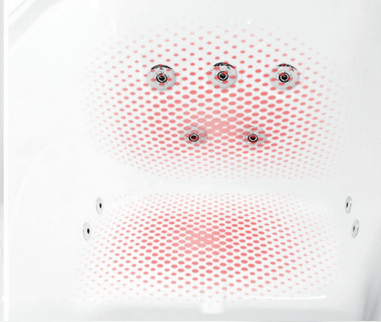

2
LATCH
DOOR

3
LATCH
DOOR