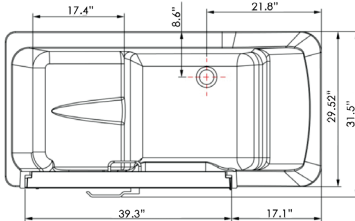

Top View

Before ordering or installing, consider future access to essential equipment.

In an effort to continually improve our product, specifications and configurations are subject to change without notice.